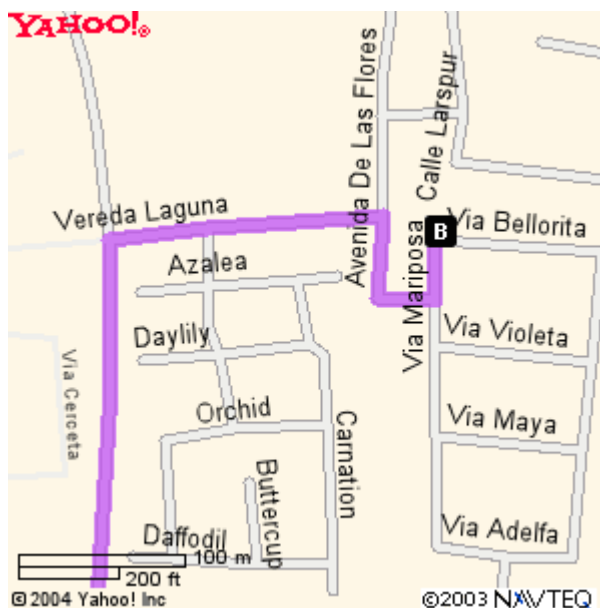

November 2019 Asian Poker Classic
 Saturday, November 30, 2019
 Quincy Nguyen Residence
 Tournament Starts **PROMPTLY** at 5:00pm
 (Please arrive by 4:30pm to finalize seating arrangements)

Quincy Nguyen Residence
5 Via Bellorita
Rancho Santa Margarita, California 92688-1419

From Irvine (without The Toll Roads)

Take I-405 Freeway South past the “El Toro Y”
 Exit Alicia Parkway and turn left
 Drive about 5 miles until the road ends
 Turn right on Santa Margarita Parkway
 Turn left on Antonio Parkway
 Turn right on Vereda Laguna
 Turn right on Las Flores and then street curves
 Turn left on Via Mariposa
 Make an immediate right on Via Bellorita
 House is on your left-hand side

From Irvine (with The Toll Roads)

Take I-405 Freeway South
 Take SR-133 Freeway North
 Take SR-241 Freeway South (The Toll Road - \$3.70)
 Exit Santa Margarita Parkway and turn right
 Turn left on Antonio Parkway
 Turn right on Vereda Laguna
 Turn right on Las Flores and then street curves
 Turn left on Via Mariposa
 Make an immediate right on Via Bellorita
 House is on your left-hand side

From North Orange County

Take I-5 Freeway South past the “El Toro Y”
 Exit Alicia Parkway and turn left
 Drive about 5 miles until the road ends
 Turn right on Santa Margarita Parkway
 Turn left on Antonio Parkway
 Turn right on Vereda Laguna
 Turn right on Las Flores and then street curves
 Turn left on Via Mariposa
 Make an immediate right on Via Bellorita
 House is on your left-hand side