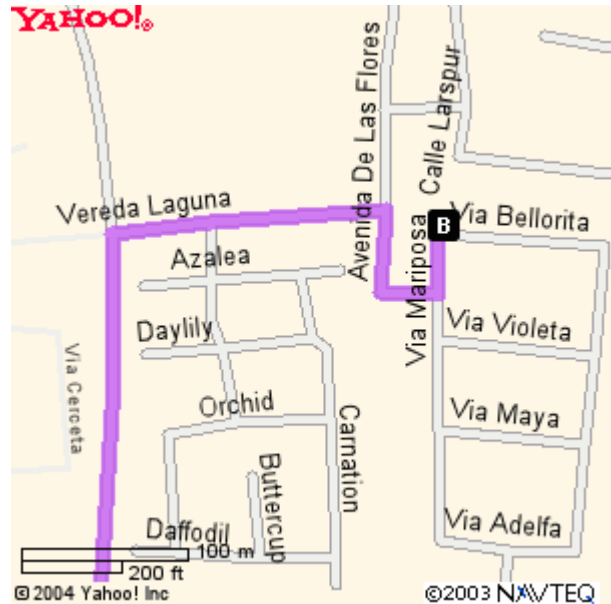

August 2019 Asian Poker Classic II

Saturday, August 24, 2019

Quincy Nguyen Residence

Tournament Starts **PROMPTLY** at 4:00pm

(Please arrive by 3:30pm to finalize seating arrangements)

Quincy Nguyen Residence 5 Via Bellorita

Rancho Santa Margarita, California 92688-1419

From Irvine (without The Toll Roads)

Take I-405 Freeway South past the "El Toro Y"
Exit Alicia Parkway and turn left
Drive about 5 miles until the road ends
Turn right on Santa Margarita Parkway
Turn left on Antonio Parkway
Turn right on Vereda Laguna
Turn right on Las Flores and then street curves
Turn left on Via Mariposa
Make an immediate right on Via Bellorita
House is on your left-hand side

From Irvine (with The Toll Roads)

Take I-405 Freeway South
Take SR-133 Freeway North
Take SR-241 Freeway South (The Toll Road - \$3.70)
Exit Santa Margarita Parkway and turn right
Turn left on Antonio Parkway
Turn right on Vereda Laguna
Turn right on Las Flores and then street curves
Turn left on Via Mariposa
Make an immediate right on Via Bellorita
House is on your left-hand side

From North Orange County

Take I-5 Freeway South past the "El Toro Y"
Exit Alicia Parkway and turn left
Drive about 5 miles until the road ends
Turn right on Santa Margarita Parkway
Turn left on Antonio Parkway
Turn right on Vereda Laguna
Turn right on Las Flores and then street curves
Turn left on Via Mariposa
Make an immediate right on Via Bellorita
House is on your left-hand side