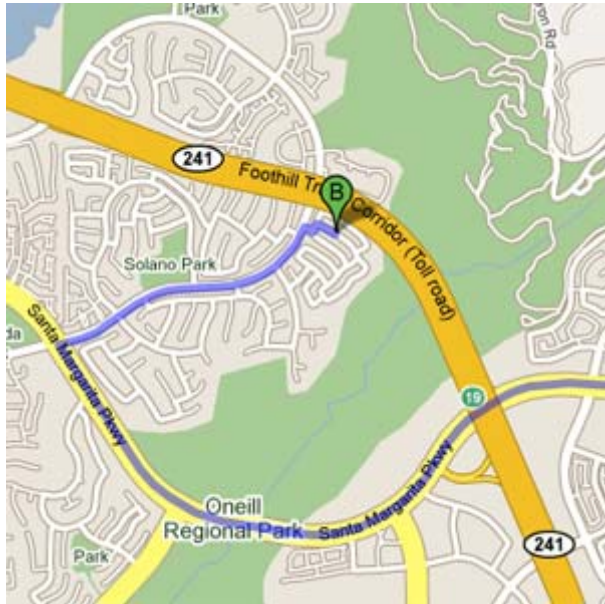

June 2017 Asian Poker Classic I
Saturday, June 03, 2017
Cesar & Sarah Sanchez Residence
Tournament Starts **PROMPTLY** at 5:00pm
(Please arrive by 4:30pm to finalize seating arrangements)

Cesar & Sarah Sanchez Residence
15 Tanzanite
Rancho Santa Margarita, CA 92688-3320

From Foothill Ranch

Take Portola Parkway towards RSM
Turn left on Melinda Road
Turn right on Ametrine Way
Turn left on Pyrite
Turn right on Tanzanite
House is on your left-hand side at the end

From North Orange County

Take I-5 Freeway South, Pass the “El Toro Y”
Exit El Toro Road turn left
Turn left onto El Toro Road
Turn right on Santa Margarita Parkway
Turn left on Melinda Road
Turn right on Ametrine Way
Turn left on Pyrite
Turn right on Tanzanite
House is on your left-hand side at the end

From North Orange County (Toll Roads)

Take SR-241 South (The Toll Road - $3.70)
Exit Los Alisos Boulevard and turn left
Drive under the toll road
The first street on the left is Ametrine Way
Turn left on Pyrite
Turn right on Tanzanite
House is on your left-hand side at the end

Contact Information

Quincy Nguyen, Cell – (949) 290-0969
Cesar Sanchez, Cell – (714) 319-1789

Other Information

Bring some snacks to share
Bring Your Own Beer (B.Y.O.B.)
Bring a light sweater as you may be seated outside