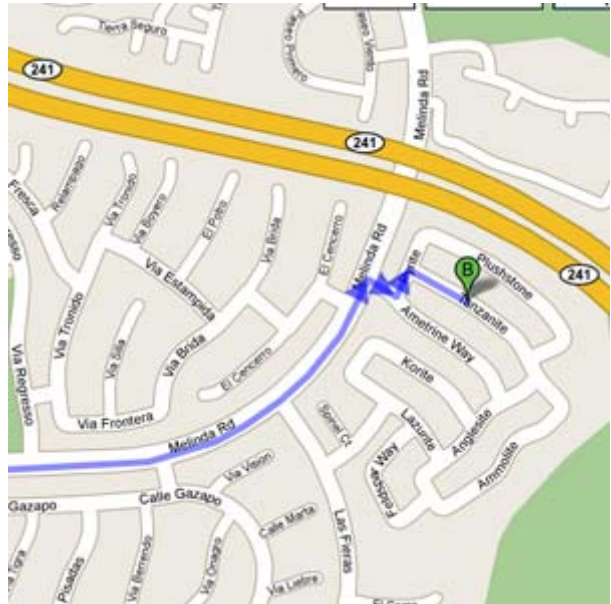

June 2017 Asian Poker Classic I
Saturday, June 03, 2017
Cesar & Sarah Sanchez Residence
Tournament Starts **PROMPTLY** at 5:00pm
(Please arrive by 4:30pm to finalize seating arrangements)

Cesar & Sarah Sanchez Residence
15 Tanzanite
Rancho Santa Margarita, CA 92688-3320

From Foothill Ranch

Take Portola Parkway towards RSM
Turn left on Melinda Road
Turn right on Ametrine Way
Turn left on Pyrite
Turn right on Tanzanite
House is on your left-hand side at the end

From North Orange County

Take I-5 Freeway South, Pass the “El Toro Y”
Exit El Toro Road turn left
Turn left onto El Toro Road
Turn right on Santa Margarita Parkway
Turn left on Melinda Road
Turn right on Ametrine Way
Turn left on Pyrite
Turn right on Tanzanite
House is on your left-hand side at the end

From North Orange County (Toll Roads)

Take SR-241 South (The Toll Road - \$3.70)
Exit Los Alisos Boulevard and turn left
Drive under the toll road
The first street on the left is Ametrine Way
Turn left on Pyrite
Turn right on Tanzanite
House is on your left-hand side at the end