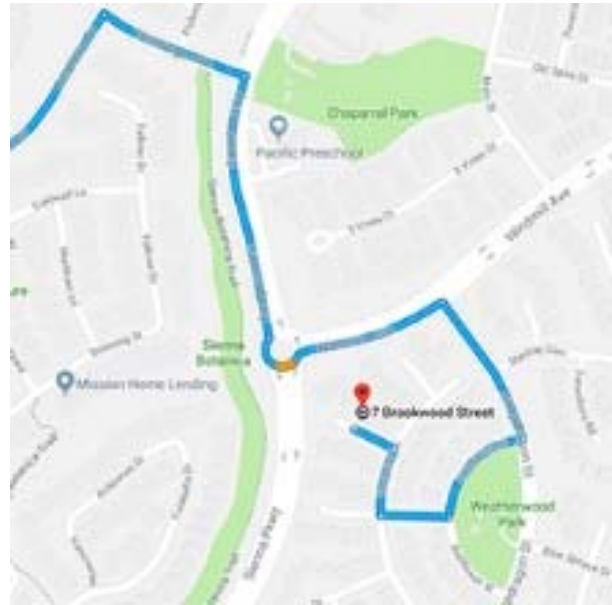

May 2019 Asian Poker Classic II
Saturday, May 25, 2019
James & Gina Anderson Residence
Tournament Starts PROMPTLY at 5:00pm
(Please arrive by 4:30pm to finalize seating arrangements)

James & Gina Anderson Residence
7 Brookwood Street
Ladera Ranch, California 92694

From North Orange County (with The Toll Roads)

Take I-5 Freeway South or I-405 Freeway South
past the "El Toro Y"
Exit Crown Valley Parkway and turn left
Turn right on O'Neill Drive
Turn left on Roanoke Drive
Turn right on Flintridge Avenue
Turn right on Sienna Parkway
Take 2nd exit at traffic circle on Windmill Avenue
Turn right on Snapdragon Street
Turn right on Sweet Pea Street
Turn right on Tether Moon Lane
Turn right on Terrastar Lane
Turn left on Brookwood Street
House is on your right-hand side

From North Orange County (without The Toll Roads)

Take SR-241 Freeway South (The Toll Road - \$3.25)
Exit Oso Parkway and turn right
Turn left on Antonio Parkway
Turn right on Windmill Avenue
Turn left on Snapdragon Street
Turn right on Sweet Pea Street
Turn right on Tether Moon Lane
Turn right on Terrastar Lane
Turn left on Brookwood Street
House is on your right-hand side

From RSM/Mission Viejo

Take Antonio Parkway towards Ladera Ranch
Exit Crown Valley Parkway and turn left
Turn right on Windmill Avenue
Turn left on Snapdragon Street
Turn right on Sweet Pea Street
Turn right on Tether Moon Lane
Turn right on Terrastar Lane
Turn left on Brookwood Street
House is on your right-hand side