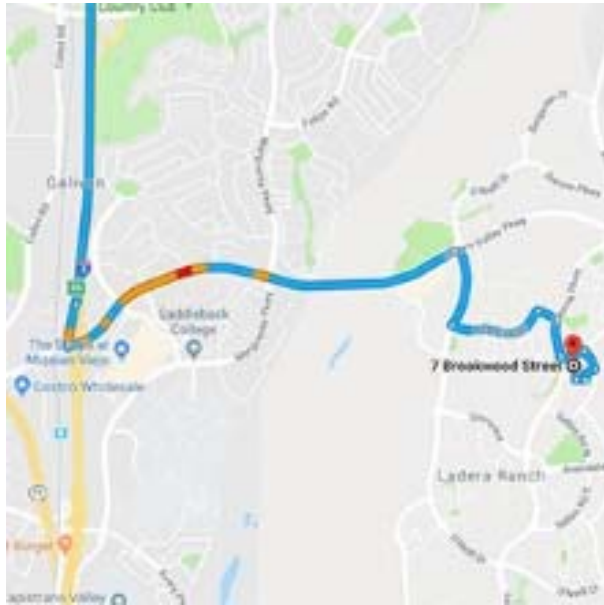

May 2019 Asian Poker Classic II
Saturday, May 25, 2019
James & Gina Anderson Residence
Tournament Starts PROMPTLY at 5:00pm
(Please arrive by 4:30pm to finalize seating arrangements)

James & Gina Anderson Residence
7 Brookwood Street
Ladera Ranch, California 92694

From North Orange County (with The Toll Roads)

Take I-5 Freeway South or I-405 Freeway South
past the "El Toro Y"
Exit Crown Valley Parkway and turn left
Turn right on O'Neill Drive
Turn left on Roanoke Drive
Turn right on Flintridge Avenue
Turn right on Sienna Parkway
Take 2nd exit at traffic circle on Windmill Avenue
Turn right on Snapdragon Street
Turn right on Sweet Pea Street
Turn right on Tether Moon Lane
Turn right on Terrastar Lane
Turn left on Brookwood Street
House is on your right-hand side

From North Orange County (without The Toll Roads)

Take SR-241 Freeway South (The Toll Road - \$3.25)
Exit Oso Parkway and turn right
Turn left on Antonio Parkway
Turn right on Windmill Avenue
Turn left on Snapdragon Street
Turn right on Sweet Pea Street
Turn right on Tether Moon Lane
Turn right on Terrastar Lane
Turn left on Brookwood Street
House is on your right-hand side

From RSM/Mission Viejo

Take Antonio Parkway towards Ladera Ranch
Exit Crown Valley Parkway and turn left
Turn right on Windmill Avenue
Turn left on Snapdragon Street
Turn right on Sweet Pea Street
Turn right on Tether Moon Lane
Turn right on Terrastar Lane
Turn left on Brookwood Street
House is on your right-hand side