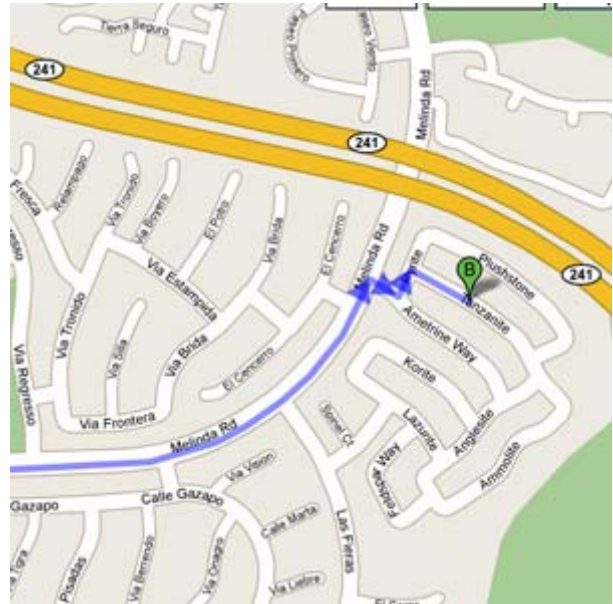

May 2019 Asian Poker Classic I
Friday, May 10, 2019
Cesar & Sarah Sanchez Residence
Tournament Starts **PROMPTLY** at 6:30pm
(Please arrive by 6:00pm to finalize seating arrangements)

Cesar & Sarah Sanchez Residence
15 Tanzanite
Rancho Santa Margarita, CA 92688-3320

From Foothill Ranch

Take Portola Parkway towards RSM
Turn left on Melinda Road
Turn right on Ametrine Way
Turn left on Pyrite
Turn right on Tanzanite
House is on your left-hand side at the end

From North Orange County (Toll Roads)

Take SR-241 South (The Toll Road - \$3.70)
Exit Los Alisos Boulevard and turn left
Drive under the toll road
The first street on the left is Ametrine Way
Turn left on Pyrite
Turn right on Tanzanite
House is on your left-hand side at the end

From North Orange County

Take I-5 Freeway South, Pass the "El Toro Y"
Exit El Toro Road turn left
Turn left onto El Toro Road
Turn right on Santa Margarita Parkway
Turn left on Melinda Road
Turn right on Ametrine Way
Turn left on Pyrite
Turn right on Tanzanite
House is on your left-hand side at the end