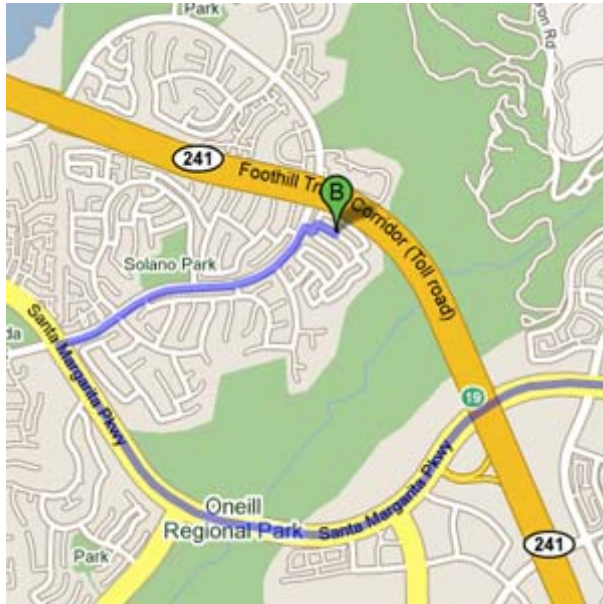

May 2019 Asian Poker Classic I
Friday, May 10, 2019
Cesar & Sarah Sanchez Residence
Tournament Starts **PROMPTLY** at 6:30pm
(Please arrive by 6:00pm to finalize seating arrangements)

Cesar & Sarah Sanchez Residence
15 Tanzanite
Rancho Santa Margarita, CA 92688-3320

From Foothill Ranch

Take Portola Parkway towards RSM
Turn left on Melinda Road
Turn right on Ametrine Way
Turn left on Pyrite
Turn right on Tanzanite
House is on your left-hand side at the end

From North Orange County (Toll Roads)

Take SR-241 South (The Toll Road - \$3.70)
Exit Los Alisos Boulevard and turn left
Drive under the toll road
The first street on the left is Ametrine Way
Turn left on Pyrite
Turn right on Tanzanite
House is on your left-hand side at the end

From North Orange County

Take I-5 Freeway South, Pass the "El Toro Y"
Exit El Toro Road turn left
Turn left onto El Toro Road
Turn right on Santa Margarita Parkway
Turn left on Melinda Road
Turn right on Ametrine Way
Turn left on Pyrite
Turn right on Tanzanite
House is on your left-hand side at the end