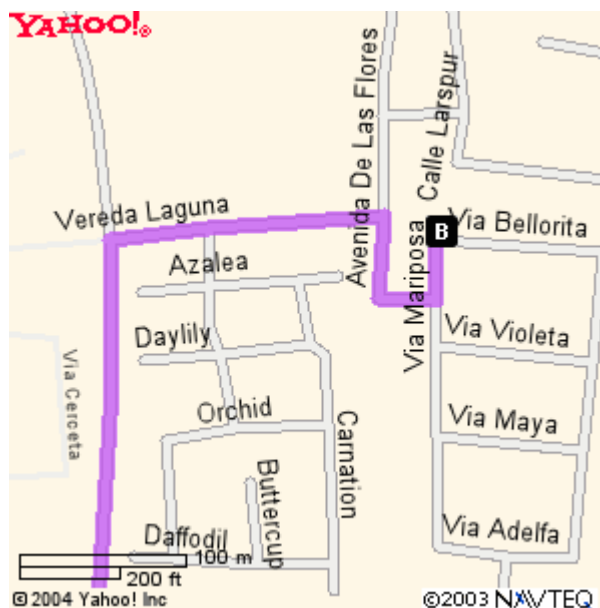

April 2019 Asian Poker Classic

Saturday, April 20, 2019

Quincy Nguyen Residence

Tournament Starts **PROMPTLY** at 5:00pm

(Please arrive by 4:30pm to finalize seating arrangements)

Quincy Nguyen Residence
5 Via Bellorita

Rancho Santa Margarita, California 92688-1419

From Irvine (without The Toll Roads)

Take I-405 Freeway South past the “El Toro Y”
Exit Alicia Parkway and turn left
Drive about 5 miles until the road ends
Turn right on Santa Margarita Parkway
Turn left on Antonio Parkway
Turn right on Vereda Laguna
Turn right on Las Flores and then street curves
Turn left on Via Mariposa
Make an immediate right on Via Bellorita
House is on your left-hand side

From Irvine (with The Toll Roads)

Take I-405 Freeway South
Take SR-133 Freeway North
Take SR-241 Freeway South (The Toll Road - \$3.70)
Exit Santa Margarita Parkway and turn right
Turn left on Antonio Parkway
Turn right on Vereda Laguna
Turn right on Las Flores and then street curves
Turn left on Via Mariposa
Make an immediate right on Via Bellorita
House is on your left-hand side

From North Orange County

Take I-5 Freeway South past the “El Toro Y”
Exit Alicia Parkway and turn left
Drive about 5 miles until the road ends
Turn right on Santa Margarita Parkway
Turn left on Antonio Parkway
Turn right on Vereda Laguna
Turn right on Las Flores and then street curves
Turn left on Via Mariposa
Make an immediate right on Via Bellorita
House is on your left-hand side