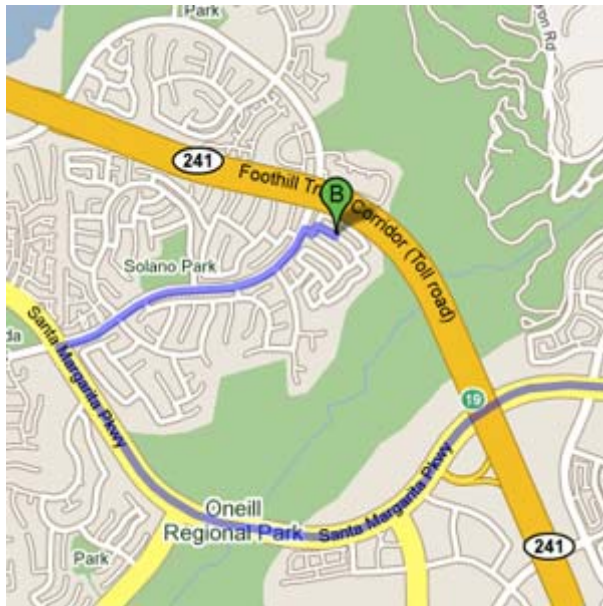

March 2019 Asian Poker Classic II
Saturday, March 16, 2019
Cesar & Sarah Sanchez Residence
Tournament Starts **PROMPTLY** at 4:00pm
(Please arrive by 3:30pm to finalize seating arrangements)

Cesar & Sarah Sanchez Residence
15 Tanzanite
Rancho Santa Margarita, CA 92688-3320

From Foothill Ranch

Take Portola Parkway towards RSM
Turn left on Melinda Road
Turn right on Ametrine Way
Turn left on Pyrite
Turn right on Tanzanite
House is on your left-hand side at the end

From North Orange County

Take I-5 Freeway South, Pass the “El Toro Y”
Exit El Toro Road turn left
Turn left onto El Toro Road
Turn right on Santa Margarita Parkway
Turn left on Melinda Road
Turn right on Ametrine Way
Turn left on Pyrite
Turn right on Tanzanite
House is on your left-hand side at the end

From North Orange County (Toll Roads)

Take SR-241 South (The Toll Road - $3.70)
Exit Los Alisos Boulevard and turn left
Drive under the toll road
The first street on the left is Ametrine Way
Turn left on Pyrite
Turn right on Tanzanite
House is on your left-hand side at the end

Contact Information

Quincy Nguyen, Cell – (949) 290-0969
Cesar Sanchez, Cell – (714) 319-1789

Other Information

Bring some snacks to share
Bring Your Own Beer (B.Y.O.B.)
Bring a light sweater as you may be seated outside