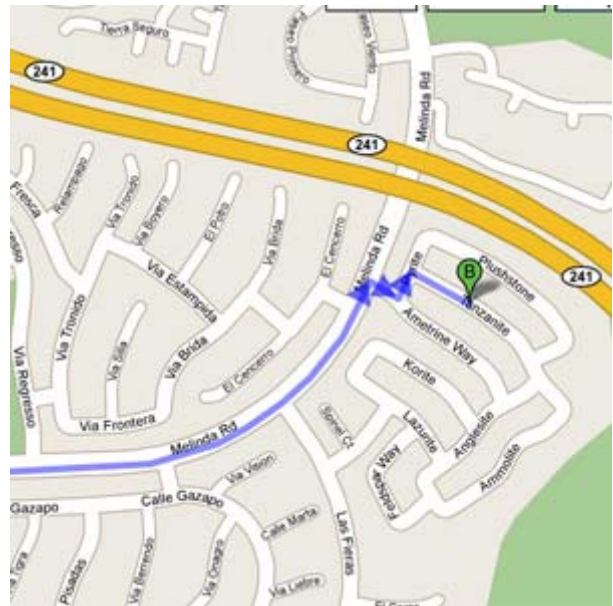

March 2019 Asian Poker Classic II  
Saturday, March 16, 2019  
Cesar & Sarah Sanchez Residence  
Tournament Starts **PROMPTLY** at 4:00pm  
(Please arrive by 3:30pm to finalize seating arrangements)

**Cesar & Sarah Sanchez Residence**  
**15 Tanzanite**  
**Rancho Santa Margarita, CA 92688-3320**

**From Foothill Ranch**

Take Portola Parkway towards RSM  
Turn left on Melinda Road  
Turn right on Ametrine Way  
Turn left on Pyrite  
Turn right on Tanzanite  
House is on your left-hand side at the end

**From North Orange County**

Take I-5 Freeway South, Pass the “El Toro Y”  
Exit El Toro Road turn left  
Turn left onto El Toro Road  
Turn right on Santa Margarita Parkway  
Turn left on Melinda Road  
Turn right on Ametrine Way  
Turn left on Pyrite  
Turn right on Tanzanite  
House is on your left-hand side at the end

**From North Orange County (Toll Roads)**

Take SR-241 South (The Toll Road - \$3.70)  
Exit Los Alisos Boulevard and turn left  
Drive under the toll road  
The first street on the left is Ametrine Way  
Turn left on Pyrite  
Turn right on Tanzanite  
House is on your left-hand side at the end